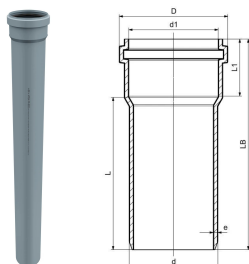

## GF HT-PP pipe with single socket S20 75x2000mm

**1150095**

- Where detailed Class is S20 to BS EN 1451
- Grey, monolayer, PP-material
- According to BS EN 1451

#### Specification

- Manufactured using chemical and temperature resistant Polypropylene
- System according to the requirements of BS EN 1451
- Application area B to BS EN 1451
- Fire class E to BS EN 13501-1
- Pipe diameters from 32 mm to 160 mm
- Wide range of fittings to give complete design freedom
- For use with GF standard Clamp fittings

## GF HT-PP pipe with single socket S20 75x2000mm

1150095

### Dimensions

Item Unit Height	75
Item Unit Length	2000
Item Unit Weight	1,036
Item Unit Width	75
Item_UOM	pce