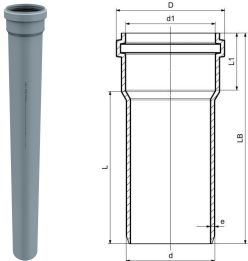

## GF HT-PP pipe with single socket S20 110x250mm

**1150098**

- Where detailed Class is S20 to BS EN 1451
- Grey, monolayer, PP-material
- According to BS EN 1451

#### Specification

- Manufactured using chemical and temperature resistant Polypropylene
- System according to the requirements of BS EN 1451
- Application area B to BS EN 1451
- Fire class E to BS EN 13501-1
- Pipe diameters from 32 mm to 160 mm
- Wide range of fittings to give complete design freedom
- For use with GF standard Clamp fittings

## GF HT-PP pipe with single socket S20 110x250mm

1150098

### Dimensions

Item Unit Height	110
Item Unit Length	250
Item Unit Weight	0,393
Item Unit Width	110
Item_UOM	pce