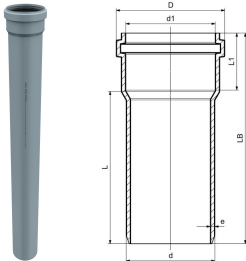

GF HT-PP pipe with single socket S20 125x500mm

1150109

- Where detailed Class is S20 to BS EN 1451
- Grey, monolayer, PP-material
- According to BS EN 1451

About GF HT-PP pipe with single socket

Specification

- Manufactured using chemical and temperature resistant Polypropylene
- System according to the requirements of BS EN 1451
- Application area B to BS EN 1451
- Fire class E to BS EN 13501-1
- Pipe diameters from 32 mm to 160 mm
- Wide range of fittings to give complete design freedom
- For use with GF standard Clamp fittings

Dimensions

Item Unit Height	125
Item Unit Length	500
Item Unit Weight	0,896
Item Unit Width	125
Item_UOM	pce

Packaging

Packaging GTIN PL1	06414900554060
Packaging GTIN PL2	06414900173223
Packaging GTIN PL4	06414900249829
Packaging Height PL1	125
Packaging Height PL2	400
Packaging Height PL4	1200
Packaging Length PL1	500
Packaging Length PL2	800
Packaging Length PL4	1200
Packaging Quantity PL1	1
Packaging Quantity PL2	16
Packaging Quantity PL4	96
Packaging Type PL1	Piece
Packaging Type PL2	Medium_Box