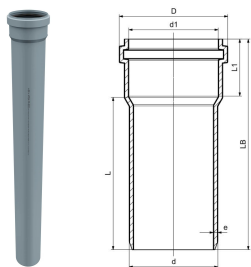

GF HT-PP pipe with single socket S20 125x500mm

1150109

- Where detailed Class is S20 to BS EN 1451
- Grey, monolayer, PP-material
- According to BS EN 1451

About GF HT-PP pipe with single socket

Specification

- Manufactured using chemical and temperature resistant Polypropylene
- System according to the requirements of BS EN 1451
- Application area B to BS EN 1451
- Fire class E to BS EN 13501-1
- Pipe diameters from 32 mm to 160 mm
- Wide range of fittings to give complete design freedom
- For use with GF standard Clamp fittings

GF HT-PP pipe with single socket S20 125x500mm

1150109

Status

Item Available From date 2026-03-01

Product code

Item no EAN	8698652031569
Item no GF	4801012505221
Item no GTIN	08698652031569
Item no VVS	186028050

Dimensions

Item Unit Height	125
Item Unit Length	500
Item Unit Weight	0,896
Item Unit Width	125
Item_UOM	pce

Packaging

Packaging GTIN PL1	06414900554060
Packaging GTIN PL2	06414900173223
Packaging GTIN PL4	06414900249829
Packaging Height PL1	125
Packaging Height PL2	400
Packaging Height PL4	1200
Packaging Length PL1	500
Packaging Length PL2	800
Packaging Length PL4	1200
Packaging Quantity PL1	1
Packaging Quantity PL2	16
Packaging Quantity PL4	96
Packaging Type PL1	Piece
Packaging Type PL2	Medium_Box