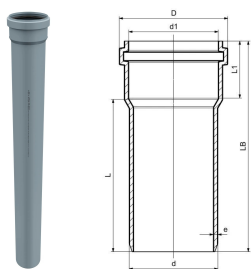

GF HT-PP pipe with single socket S20 160x500mm

1150114

- Where detailed Class is S20 to BS EN 1451
- Grey, monolayer, PP-material
- According to BS EN 1451

About GF HT-PP pipe with single socket

Specification

- Manufactured using chemical and temperature resistant Polypropylene
- System according to the requirements of BS EN 1451
- Application area B to BS EN 1451
- Fire class E to BS EN 13501-1
- Pipe diameters from 32 mm to 160 mm
- Wide range of fittings to give complete design freedom
- For use with GF standard Clamp fittings

GF HT-PP pipe with single socket S20 160x500mm

1150114

Status

Item Available From date

2026-03-01

Product code

Item no EAN	8698652031637
Item no GF	4801016006221
Item no GTIN	08698652031637
Item no VVS	186029050

Dimensions

Item Unit Height	160
Item Unit Length	500
Item Unit Weight	1,489
Item Unit Width	160
Item_UOM	pce

Packaging

Packaging GTIN PL1	06414900602112
Packaging GTIN PL2	06414900173278
Packaging GTIN PL4	06414900249843
Packaging Height PL1	160
Packaging Height PL2	400
Packaging Height PL4	1200
Packaging Length PL1	500
Packaging Length PL2	800
Packaging Length PL4	1200
Packaging Quantity PL1	1
Packaging Quantity PL2	8
Packaging Quantity PL4	48
Packaging Type PL1	Piece
Packaging Type PL2	Medium_Box