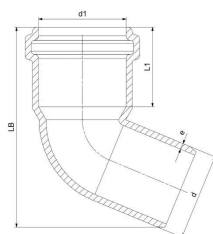

## GF HT-PP elbow 67,5° 40mm

**1150129**

- Grey, PP-material
- According to BS EN 1451

### About GF HT-PP elbow 67,5°

#### Specification

- Manufactured using chemical and temperature resistant Polypropylene
- System according to the requirements of BS EN 1451
- Application area B to BS EN 1451
- Fire class E to BS EN 13501-1
- Pipe diameters from 32 mm to 160 mm
- Wide range of fittings to give complete design freedom
- For use with GF standard Clamp fittings

### Dimensions

Item Unit Height	70
Item Unit Length	55
Item Unit Weight	0,046
Item Unit Width	100
Item_UOM	pce