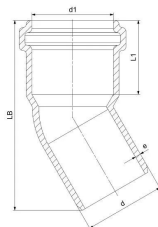

## GF HT-PP elbow 30° 50mm

**1150131**

- Grey, PP-material
- According to BS EN 1451

### About GF HT-PP elbow 30°

#### Specification

- Manufactured using chemical and temperature resistant Polypropylene
- System according to the requirements of BS EN 1451
- Application area B to BS EN 1451
- Fire class E to BS EN 13501-1
- Pipe diameters from 32 mm to 160 mm
- Wide range of fittings to give complete design freedom
- For use with GF standard Clamp fittings

### Dimensions

Item Unit Height	136
Item Unit Length	77
Item Unit Weight	0,055
Item Unit Width	92
Item_UOM	pce