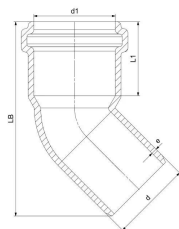

GF HT-PP elbow 45° 75mm

1150137

- Grey, PP-material
- According to BS EN 1451

About GF HT-PP elbow 45°

Specification

- Manufactured using chemical and temperature resistant Polypropylene
- System according to the requirements of BS EN 1451
- Application area B to BS EN 1451
- Fire class E to BS EN 13501-1
- Pipe diameters from 32 mm to 160 mm
- Wide range of fittings to give complete design freedom
- For use with GF standard Clamp fittings

Item no GTIN 08698652031859

Item no VVS 186154075

Dimensions

Item Unit Height 155

Item Unit Length 100

Item Unit Weight 0,118

Item Unit Width 125

Item_UOM pce

Packaging

Packaging GTIN PL1 06414900554008

Packaging GTIN PL2 06414900231015

Packaging GTIN PL4 06414900103862

Packaging Height PL1 155

Packaging Height PL2 400

Packaging Height PL4 1200

Packaging Length PL1 100

Measurements

Wall thickness_s	16
Z Measurement d	75
Z Measurement d1	75
Z Measurement d2	84,6
Z Measurement e	2,3
Z Measurement L1	53,6
z1	15,5
Z2	15,5

Technical documents

Download documents here

Uponor UK