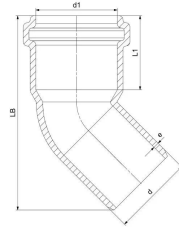

## GF HT-PP elbow 45° 110mm

**1150142**

- Grey, PP-material
- According to BS EN 1451

### About GF HT-PP elbow 45°

#### Specification

- Manufactured using chemical and temperature resistant Polypropylene
- System according to the requirements of BS EN 1451
- Application area B to BS EN 1451
- Fire class E to BS EN 13501-1
- Pipe diameters from 32 mm to 160 mm
- Wide range of fittings to give complete design freedom
- For use with GF standard Clamp fittings

### Dimensions

Item Unit Height	192
Item Unit Length	135
Item Unit Weight	0,37
Item Unit Width	165
Item_UOM	pce