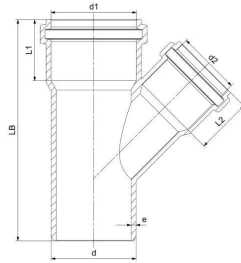

GF HT-PP branch 45° 160-160mm

1150181

- Grey, PP-material
- According to BS EN 1451

About GF HT-PP branch 45°

Specification

- Manufactured using chemical and temperature resistant Polypropylene
- System according to the requirements of BS EN 1451
- Application area B to BS EN 1451
- Fire class E to BS EN 13501-1
- Pipe diameters from 32 mm to 160 mm
- Wide range of fittings to give complete design freedom
- For use with GF standard Clamp fittings

Item no GTIN 08698652032054

Item no VVS 186381160

Dimensions

Item Unit Height 400

Item Unit Length 185

Item Unit Weight 1,572

Item Unit Width 350

Item_UOM pce

Measurements

Length (l2) 82,8

Wall thickness_s 16

Z Measurement b1 9

Z Measurement d 160

Z Measurement d1 160

Z Measurement d2 175,2

Z Measurement d3 160,6

Z Measurement d3 160,6

Z Measurement d4 175,2

Z Measurement e 4,9

Z Measurement L1 82,8

z1 227,7

z2 161,5

Packaging

Packaging GTIN PL1	06414900602129
Packaging GTIN PL2	06414900231459
Packaging GTIN PL4	06414900106757
Packaging Height PL1	400
Packaging Height PL2	400
Packaging Height PL4	1200
Packaging Length PL1	185
Packaging Length PL2	800
Packaging Length PL4	1200
Packaging Quantity PL1	1
Packaging Quantity PL2	8
Packaging Quantity PL4	48
Packaging Type PL1	Piece
Packaging Type PL2	Medium_Box
Packaging Type PL4	Pallet
Packaging Volume PL1	0,0259
Packaging Volume PL2	0,192
Packaging Volume PL4	1,44
Packaging Weight PL1	1,572
Packaging Weight PL2	12,576
Packaging Weight PL4	100,456
Packaging Width PL1	350
Packaging Width PL2	600
Packaging Width PL4	1000