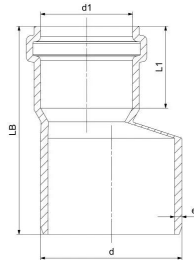

GF HT-PP reducer eccentric 50-32mm

1150184

- Grey, PP-material
- According to BS EN 1451

About GF HT-PP reducer eccentric

Specification

- Manufactured using chemical and temperature resistant Polypropylene
- System according to the requirements of BS EN 1451
- Application area B to BS EN 1451
- Fire class E to BS EN 13501-1
- Pipe diameters from 32 mm to 160 mm
- Wide range of fittings to give complete design freedom
- For use with GF standard Clamp fittings

GF HT-PP reducer eccentric 50-32mm

1150184

Status

Item Available From date

2026-03-01

Product code

Item no EAN	8698652097336
Item no GF	4901405016521
Item no GTIN	08698652097336
Item no VVS	186511048

Dimensions

Item Unit Height	111
Item Unit Length	55
Item Unit Weight	0,03
Item Unit Width	55
Item_UOM	pce

Packaging

Packaging GTIN PL1	06414900601597
Packaging GTIN PL2	06414900231480
Packaging GTIN PL4	06414900106764
Packaging Height PL1	111
Packaging Height PL2	400
Packaging Height PL4	1200
Packaging Length PL1	55
Packaging Length PL2	800
Packaging Length PL4	1200
Packaging Quantity PL1	1
Packaging Quantity PL2	500
Packaging Quantity PL4	3000
Packaging Type PL1	Piece
Packaging Type PL2	Medium_Box

Measurements

Wall thickness_s	16
Z Measurement d	50
Z Measurement d1	39,8
Z Measurement d2	39,8
Z Measurement e	1,8
Z Measurement h	8,8
Z Measurement L1	46
z1	10,1

Technical documents

Download documents here