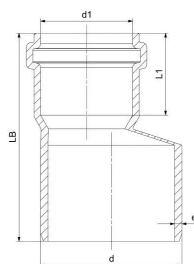

GF HT-PP reducer eccentric 50-32mm

1150184

- Grey, PP-material
- According to BS EN 1451

About GF HT-PP reducer eccentric

Specification

- Manufactured using chemical and temperature resistant Polypropylene
- System according to the requirements of BS EN 1451
- Application area B to BS EN 1451
- Fire class E to BS EN 13501-1
- Pipe diameters from 32 mm to 160 mm
- Wide range of fittings to give complete design freedom
- For use with GF standard Clamp fittings

GF HT-PP reducer eccentric 50-32mm

1150184

Status

Item Available From date

2026-03-01

Product code

Item no EAN	8698652097336
Item no GF	4901405016521
Item no GTIN	08698652097336
Item no VVS	186511048

Dimensions

Item Unit Height	111
Item Unit Length	55
Item Unit Weight	0,03
Item Unit Width	55
Item_UOM	pce

Packaging

Packaging GTIN PL1	06414900601597
Packaging GTIN PL2	06414900231480
Packaging GTIN PL4	06414900106764
Packaging Height PL1	111
Packaging Height PL2	400
Packaging Height PL4	1200
Packaging Length PL1	55
Packaging Length PL2	800
Packaging Length PL4	1200
Packaging Quantity PL1	1
Packaging Quantity PL2	500
Packaging Quantity PL4	3000
Packaging Type PL1	Piece
Packaging Type PL2	Medium_Box

Measurements

Wall thickness_s	16
Z Measurement d	50
Z Measurement d1	39,8
Z Measurement d2	39,8
Z Measurement e	1,8
Z Measurement h	8,8
Z Measurement L1	46
z1	10,1

Technical documents

Download documents here