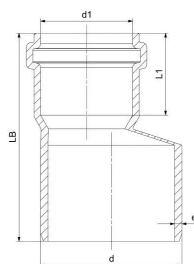

GF HT-PP reducer eccentric 110-50mm

1150187

- Grey, PP-material
- According to BS EN 1451

About GF HT-PP reducer eccentric

Specification

- Manufactured using chemical and temperature resistant Polypropylene
- System according to the requirements of BS EN 1451
- Application area B to BS EN 1451
- Fire class E to BS EN 13501-1
- Pipe diameters from 32 mm to 160 mm
- Wide range of fittings to give complete design freedom
- For use with GF standard Clamp fittings

GF HT-PP reducer eccentric 110-50mm

1150187

Status

Item Available From date

2026-03-01

Product code

Item no EAN	8698652031941
Item no GF	4901411017221
Item no GTIN	08698652031941
Item no VVS	186511106

Dimensions

Item Unit Height	155
Item Unit Length	120
Item Unit Weight	0,276
Item Unit Width	120
Item_UOM	pce

Packaging

Packaging GTIN PL1	06414900553452
Packaging GTIN PL2	06414900231510
Packaging GTIN PL4	06414900105187
Packaging Height PL1	155
Packaging Height PL2	400
Packaging Height PL4	1200
Packaging Length PL1	120
Packaging Length PL2	800
Packaging Length PL4	1200
Packaging Quantity PL1	1
Packaging Quantity PL2	100
Packaging Quantity PL4	600
Packaging Type PL1	Piece
Packaging Type PL2	Medium_Box

Measurements

Wall thickness_s	16
Z Measurement d	110
Z Measurement d1	50,5
Z Measurement d2	59,6
Z Measurement e	3,4
Z Measurement h	29,8
Z Measurement L1	52,4
z1	32,6

Technical documents

Download documents here 