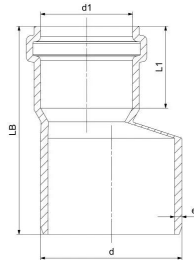

GF HT-PP reducer eccentric 110-50mm

1150187

- Grey, PP-material
- According to BS EN 1451

About GF HT-PP reducer eccentric

Specification

- Manufactured using chemical and temperature resistant Polypropylene
- System according to the requirements of BS EN 1451
- Application area B to BS EN 1451
- Fire class E to BS EN 13501-1
- Pipe diameters from 32 mm to 160 mm
- Wide range of fittings to give complete design freedom
- For use with GF standard Clamp fittings

GF HT-PP reducer eccentric 110-50mm

1150187

Status

Item Available From date

2026-03-01

Product code

Item no EAN	8698652031941
Item no GF	4901411017221
Item no GTIN	08698652031941
Item no VVS	186511106

Dimensions

Item Unit Height	155
Item Unit Length	120
Item Unit Weight	0,276
Item Unit Width	120
Item_UOM	pce

Packaging

Packaging GTIN PL1	06414900553452
Packaging GTIN PL2	06414900231510
Packaging GTIN PL4	06414900105187
Packaging Height PL1	155
Packaging Height PL2	400
Packaging Height PL4	1200
Packaging Length PL1	120
Packaging Length PL2	800
Packaging Length PL4	1200
Packaging Quantity PL1	1
Packaging Quantity PL2	100
Packaging Quantity PL4	600
Packaging Type PL1	Piece
Packaging Type PL2	Medium_Box

Measurements

Wall thickness_s	16
Z Measurement d	110
Z Measurement d1	50,5
Z Measurement d2	59,6
Z Measurement e	3,4
Z Measurement h	29,8
Z Measurement L1	52,4
z1	32,6

Technical documents

Download documents here 