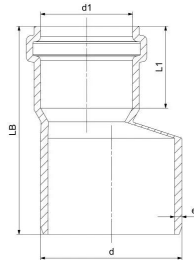

## GF HT-PP reducer eccentric 110-75mm

**1150188**

- Grey, PP-material
- According to BS EN 1451

#### Specification

- Manufactured using chemical and temperature resistant Polypropylene
- System according to the requirements of BS EN 1451
- Application area B to BS EN 1451
- Fire class E to BS EN 13501-1
- Pipe diameters from 32 mm to 160 mm
- Wide range of fittings to give complete design freedom
- For use with GF standard Clamp fittings

### Dimensions

Item Unit Height	143
Item Unit Length	120
Item Unit Weight	0,21
Item Unit Width	120
Item_UOM	pce