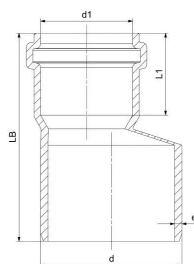

GF HT-PP reducer eccentric 110-75mm

1150188

Status

Item Available From date

2026-03-01

Product code

Item no EAN	8698652031958
Item no GF	4901411017321
Item no GTIN	08698652031958
Item no VVS	186511108

Dimensions

Item Unit Height	143
Item Unit Length	120
Item Unit Weight	0,21
Item Unit Width	120
Item_UOM	pce

Packaging

Packaging GTIN PL1	06414900553469
Packaging GTIN PL2	06414900231527
Packaging GTIN PL4	06414900105194
Packaging Height PL1	143
Packaging Height PL2	400
Packaging Height PL4	1200
Packaging Length PL1	120
Packaging Length PL2	800
Packaging Length PL4	1200
Packaging Quantity PL1	1
Packaging Quantity PL2	100
Packaging Quantity PL4	600
Packaging Type PL1	Piece
Packaging Type PL2	Medium_Box