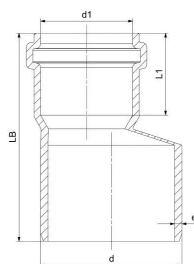

GF HT-PP reducer eccentric 125-110mm

1150189

- Grey, PP-material
- According to BS EN 1451

About GF HT-PP reducer eccentric

Specification

- Manufactured using chemical and temperature resistant Polypropylene
- System according to the requirements of BS EN 1451
- Application area B to BS EN 1451
- Fire class E to BS EN 13501-1
- Pipe diameters from 32 mm to 160 mm
- Wide range of fittings to give complete design freedom
- For use with GF standard Clamp fittings

GF HT-PP reducer eccentric 125-110mm

1150189

Status

Item Available From date

2026-03-01

Product code

Item no EAN	8698652047362
Item no GF	4901412517421
Item no GTIN	08698652047362
Item no VVS	186511124

Dimensions

Item Unit Height	145
Item Unit Length	135
Item Unit Weight	0,36
Item Unit Width	135
Item_UOM	pce

Packaging

Packaging GTIN PL1	06414900601467
Packaging GTIN PL2	06414900231534
Packaging GTIN PL4	06414900105248
Packaging Height PL1	145
Packaging Height PL2	400
Packaging Height PL4	1200
Packaging Length PL1	135
Packaging Length PL2	800
Packaging Length PL4	1200
Packaging Quantity PL1	1
Packaging Quantity PL2	50
Packaging Quantity PL4	300
Packaging Type PL1	Piece
Packaging Type PL2	Medium_Box

Measurements

Wall thickness_s	20
Z Measurement d	125
Z Measurement d1	110,5
Z Measurement d2	121,2
Z Measurement e	3,9
Z Measurement h	7,2
Z Measurement L1	60,3
z1	23,7

Technical documents

Download documents here