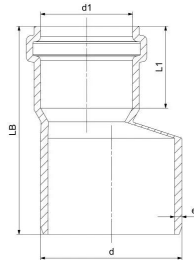

GF HT-PP reducer eccentric 125-110mm

1150189

- Grey, PP-material
- According to BS EN 1451

About GF HT-PP reducer eccentric

Specification

- Manufactured using chemical and temperature resistant Polypropylene
- System according to the requirements of BS EN 1451
- Application area B to BS EN 1451
- Fire class E to BS EN 13501-1
- Pipe diameters from 32 mm to 160 mm
- Wide range of fittings to give complete design freedom
- For use with GF standard Clamp fittings

GF HT-PP reducer eccentric 125-110mm

1150189

Status

Item Available From date

2026-03-01

Product code

Item no EAN	8698652047362
Item no GF	4901412517421
Item no GTIN	08698652047362
Item no VVS	186511124

Dimensions

Item Unit Height	145
Item Unit Length	135
Item Unit Weight	0,36
Item Unit Width	135
Item_UOM	pce

Packaging

Packaging GTIN PL1	06414900601467
Packaging GTIN PL2	06414900231534
Packaging GTIN PL4	06414900105248
Packaging Height PL1	145
Packaging Height PL2	400
Packaging Height PL4	1200
Packaging Length PL1	135
Packaging Length PL2	800
Packaging Length PL4	1200
Packaging Quantity PL1	1
Packaging Quantity PL2	50
Packaging Quantity PL4	300
Packaging Type PL1	Piece
Packaging Type PL2	Medium_Box

Measurements

Wall thickness_s	20
Z Measurement d	125
Z Measurement d1	110,5
Z Measurement d2	121,2
Z Measurement e	3,9
Z Measurement h	7,2
Z Measurement L1	60,3
z1	23,7

Technical documents

Download documents here