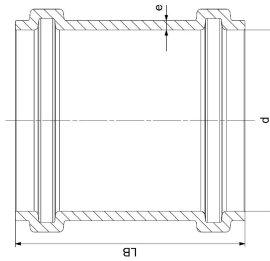

## GF HT-PP sleeve socket 75mm

**1150197**

- Grey, PP-material
- According to BS EN 1451

#### Specification

- Manufactured using chemical and temperature resistant Polypropylene
- System according to the requirements of BS EN 1451
- Application area B to BS EN 1451
- Fire class E to BS EN 13501-1
- Pipe diameters from 32 mm to 160 mm
- Wide range of fittings to give complete design freedom
- For use with GF standard Clamp fittings

### Dimensions

Item Unit Height	100
Item Unit Length	90
Item Unit Weight	0,061
Item Unit Width	90
Item_UOM	pce