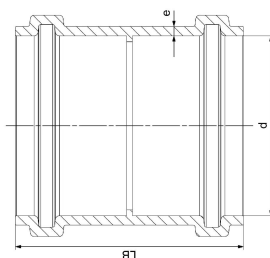

GF HT-PP socket 110mm

1150199

Status

Item Available From date

2026-03-01

Product code

Item no EAN	8698652032108
Item no GF	4901511031821
Item no GTIN	08698652032108
Item no VVS	186553110

Dimensions

Item Unit Height	120
Item Unit Length	135
Item Unit Weight	0,259
Item Unit Width	135
Item_UOM	pce

Packaging

Packaging GTIN PL1	06414900602174
Packaging GTIN PL2	06414900231633
Packaging GTIN PL4	06414900105439
Packaging Height PL1	120
Packaging Height PL2	400
Packaging Height PL4	1200
Packaging Length PL1	135
Packaging Length PL2	800
Packaging Length PL4	1200
Packaging Quantity PL1	1
Packaging Quantity PL2	80
Packaging Quantity PL4	480
Packaging Type PL1	Piece
Packaging Type PL2	Medium_Box