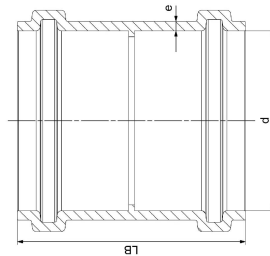

## GF HT-PP socket 110mm

**1150199**

- Grey, PP-material
- According to BS EN 1451

#### Specification

- Manufactured using chemical and temperature resistant Polypropylene
- System according to the requirements of BS EN 1451
- Application area B to BS EN 1451
- Fire class E to BS EN 13501-1
- Pipe diameters from 32 mm to 160 mm
- Wide range of fittings to give complete design freedom
- For use with GF standard Clamp fittings

### Dimensions

Item Unit Height	120
Item Unit Length	135
Item Unit Weight	0,259
Item Unit Width	135
Item_UOM	pce