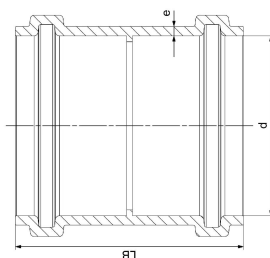

GF HT-PP socket 160mm

1150201

Status

Item Available From date

2026-03-01

Product code

Item no EAN	8698652043159
Item no GF	4901516031921
Item no GTIN	08698652043159
Item no VVS	186553160

Dimensions

Item Unit Height	140
Item Unit Length	188
Item Unit Weight	0,508
Item Unit Width	188
Item_UOM	pce

Packaging

Packaging GTIN PL1	06414900554930
Packaging GTIN PL2	06414900231657
Packaging GTIN PL4	06414900105484
Packaging Height PL1	140
Packaging Height PL2	400
Packaging Height PL4	1200
Packaging Length PL1	188
Packaging Length PL2	800
Packaging Length PL4	1200
Packaging Quantity PL1	1
Packaging Quantity PL2	30
Packaging Quantity PL4	180
Packaging Type PL1	Piece
Packaging Type PL2	Medium_Box