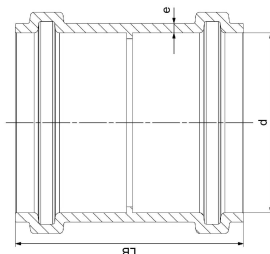

GF HT-PP socket 160mm

1150201

- Grey, PP-material
- According to BS EN 1451

About GF HT-PP socket

Specification

- Manufactured using chemical and temperature resistant Polypropylene
- System according to the requirements of BS EN 1451
- Application area B to BS EN 1451
- Fire class E to BS EN 13501-1
- Pipe diameters from 32 mm to 160 mm
- Wide range of fittings to give complete design freedom
- For use with GF standard Clamp fittings

Item Unit Height	140
Item Unit Length	188
Item Unit Weight	0,508
Item Unit Width	188
Item_UOM	pce

Packaging

Packaging GTIN PL1	06414900554930
Packaging GTIN PL2	06414900231657
Packaging GTIN PL4	06414900105484
Packaging Height PL1	140
Packaging Height PL2	400
Packaging Height PL4	1200
Packaging Length PL1	188
Packaging Length PL2	800
Packaging Length PL4	1200
Packaging Quantity PL1	1
Packaging Quantity PL2	30
Packaging Quantity PL4	180
Packaging Type PL1	Piece
Packaging Type PL2	Medium_Box

Measurements

Wall thickness_s	16
Z Measurement d	160
Z Measurement d1	160,6
Z Measurement d2	175,2
Z Measurement e	5,3
Z Measurement L1	70
z1	3

Technical documents

Download documents here 

Uponor UK

Blackmor Lane The Pavillion
 WD18 8GA, Watford
 UK