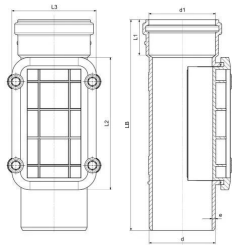

GF HT-PP access pipe rectangular 160mm

1150213

- Grey, PP-material
- According to BS EN 1451

About GF HT-PP access pipe rectangular

Specification

- Manufactured using chemical and temperature resistant Polypropylene
- System according to the requirements of BS EN 1451
- Application area B to BS EN 1451
- Fire class E to BS EN 13501-1
- Pipe diameters from 32 mm to 160 mm
- Wide range of fittings to give complete design freedom
- For use with GF standard Clamp fittings

GF HT-PP access pipe rectangular 160mm

1150213

Status

Item Available From date

2026-03-01

Product code

Item no EAN	8698652058245
Item no GF	4901916041821
Item no GTIN	08698652058245
Item no VVS	186482160

Dimensions

Item Unit Height	413
Item Unit Length	210
Item Unit Weight	3,35
Item Unit Width	210
Item_UOM	pce

Measurements

Length (l2)	275
Length (l3)	195
Wall thickness_s	16
Z Measurement d	160
Z Measurement d1	160
Z Measurement e	4,9
Z Measurement L1	73

Packaging

Packaging GTIN PL1	06414900602143
Packaging GTIN PL2	06414900231749
Packaging GTIN PL4	06414900105729
Packaging Height PL1	413
Packaging Height PL2	400
Packaging Height PL4	1200

Packaging Length PL1	210
Packaging Length PL2	800
Packaging Length PL4	1200
Packaging Quantity PL1	1
Packaging Quantity PL2	8
Packaging Quantity PL4	48
Packaging Type PL1	Piece
Packaging Type PL2	Medium_Box
Packaging Type PL4	Pallet
Packaging Volume PL1	0,0182133
Packaging Volume PL2	0,192
Packaging Volume PL4	1,44
Packaging Weight PL1	3,35
Packaging Weight PL2	26,8
Packaging Weight PL4	185,8
Packaging Width PL1	210
Packaging Width PL2	600
Packaging Width PL4	1000