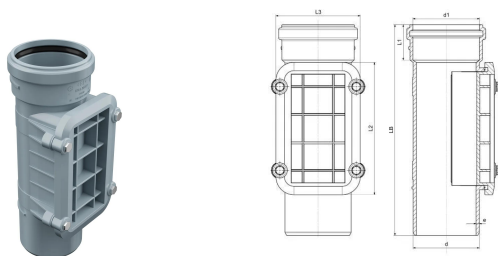

GF HT-PP access pipe rectangular 160mm

1150213

- Grey, PP-material
- According to BS EN 1451

About GF HT-PP access pipe rectangular

Specification

- Manufactured using chemical and temperature resistant Polypropylene
- System according to the requirements of BS EN 1451
- Application area B to BS EN 1451
- Fire class E to BS EN 13501-1
- Pipe diameters from 32 mm to 160 mm
- Wide range of fittings to give complete design freedom
- For use with GF standard Clamp fittings

GF HT-PP access pipe rectangular 160mm

1150213

Status

Item Available From date

2026-03-01

Product code

Item no EAN	8698652058245
Item no GF	4901916041821
Item no GTIN	08698652058245
Item no VVS	186482160

Dimensions

Item Unit Height	413
Item Unit Length	210
Item Unit Weight	3,35
Item Unit Width	210
Item_UOM	pce

Measurements

Length (l2)	275
Length (l3)	195
Wall thickness_s	16
Z Measurement d	160
Z Measurement d1	160
Z Measurement e	4,9
Z Measurement L1	73