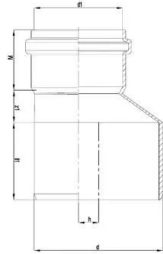

GF HT-PP reducer eccentric 40-32mm

1150925

- Grey, PP-material
- According to BS EN 1451

About GF HT-PP reducer eccentric

Specification

- Manufactured using chemical and temperature resistant Polypropylene
- System according to the requirements of BS EN 1451
- Application area B to BS EN 1451
- Fire class E to BS EN 13501-1
- Pipe diameters from 32 mm to 160 mm
- Wide range of fittings to give complete design freedom
- For use with GF standard Clamp fittings

Application

- Office buildings and conference halls
- Schools, libraries, hospitals, hotels, and residential buildings
- Sustainable and green buildings
- Industrial facilities for both short- and long-term applications
- Ideal for pre-fabricated buildings