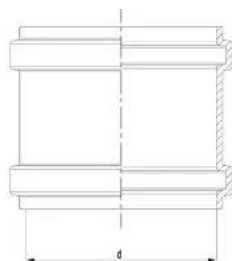

GF HT-PP sleeve socket 32mm

1150939

Status

Item Available From date 2026-03-01

Product code

Item no EAN	8698652092102
Item no GF	4901503241521
Item no GTIN	08698652092102
Item no VVS	186543032

Dimensions

Item Unit Height	90
Item Unit Length	38
Item Unit Weight	0,0265
Item Unit Width	38
Item_UOM	pce

Packaging

Packaging GTIN PL1	06414900601856
Packaging GTIN PL2	06414900234351
Packaging GTIN PL4	06414900106771
Packaging Height PL1	90
Packaging Height PL2	400
Packaging Height PL4	1200
Packaging Length PL1	38
Packaging Length PL2	800
Packaging Length PL4	1200
Packaging Quantity PL1	1
Packaging Quantity PL2	600
Packaging Quantity PL4	3600
Packaging Type PL1	Piece
Packaging Type PL2	Medium_Box