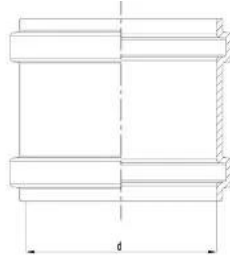

## GF HT-PP sleeve socket 32mm

**1150939**

- Grey, PP-material
- According to BS EN 1451

#### Specification

- Manufactured using chemical and temperature resistant Polypropylene
- System according to the requirements of BS EN 1451
- Application area B to BS EN 1451
- Fire class E to BS EN 13501-1
- Pipe diameters from 32 mm to 160 mm
- Wide range of fittings to give complete design freedom
- For use with GF standard Clamp fittings

### Dimensions

Item Unit Height	90
Item Unit Length	38
Item Unit Weight	0,0265
Item Unit Width	38
Item_UOM	pce