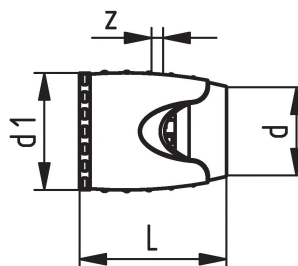

#### Application

- Application area Cold and hot water, HVAC, greywater
- 
- Installation Surface and flush-mounted pipes, pipe-in-pipe technology

### Measurements

Inner_diameter_di	45
LENGTH_L	62
Z	8