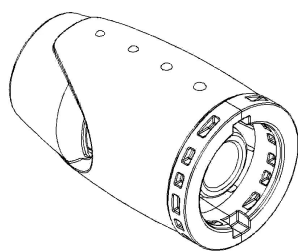

## GF iFIT adapter 25

1151111

- Material: PPSU, PA
- PN 16 at 20°C

#### Application

- Application area Cold and hot water, HVAC, greywater
- 
- Installation Surface and flush-mounted pipes, pipe-in-pipe technology

### Measurements

Inner_diameter_di	45
LENGTH_L	62
Z	8