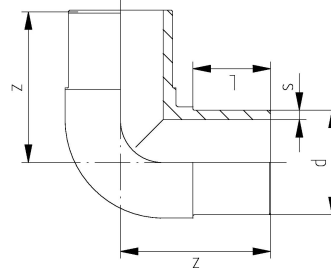

GF Instaflex elbow 90° 125

1151908

- Material: Polybutene

About GF Instaflex elbow 90°

Specification

- The system is subject to constant inspection by internal and external bodies.
- These inspections range from quality assurance during production to ISO certification for environmental and process safety. The INSTAFLEX system meets all the essential requirements for building technology applications and is subject to constant monitoring by the licensing offices for drinking water, heating and compressed air installations on land and sea.

Certification

- WRAS material approval (BS6920)

GF Instaflex elbow 90° 125

1151908

Product code

Item no EAN	7611205889678
Item no GF	761065258
Item no GTIN	07611205889678
Item no LVI	2075269

Dimensions

Item Unit Height	145
Item Unit Length	345
Item Unit Weight	1,615
Item Unit Width	225
Item_UOM	pce

Measurements

LENGTH_L	93
Z Measurement d	125
Z	182

Packaging

Packaging GTIN PL1	06414900129626
Packaging GTIN PL2	06414900129633
Packaging GTIN PL4	06414900129640
Packaging Height PL1	145
Packaging Height PL2	400
Packaging Height PL4	1100
Packaging Length PL1	345
Packaging Length PL2	500
Packaging Length PL4	1200
Packaging Quantity PL1	1
Packaging Quantity PL2	6
Packaging Quantity PL4	72