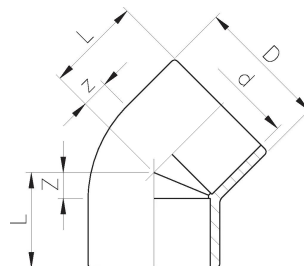

GF Instaflex elbow 45deg Socket Fusion d40

1152069

- Made of Polybuten

About GF Instaflex elbow 45deg Socket Fusion

Specification

- The system is subject to constant inspection by internal and external bodies.
- These inspections range from quality assurance during production to ISO certification
- for environmental and process safety. The INSTAFLEX system meets all the essential
- requirements for building technology applications and is subject to constant monitoring by the
- licensing offices for drinking water, heating and compressed air installations on land and sea.

Application

Instaflex offers complete solutions for single-family homes, multi-family residential buildings, healthcare, education, industrial, or commercial building

Application areas

- hot & cold water, compressed air, cooling systems
- Surface and flush-mounted pipelines

Certification

- WRAS material approval (BS6920)