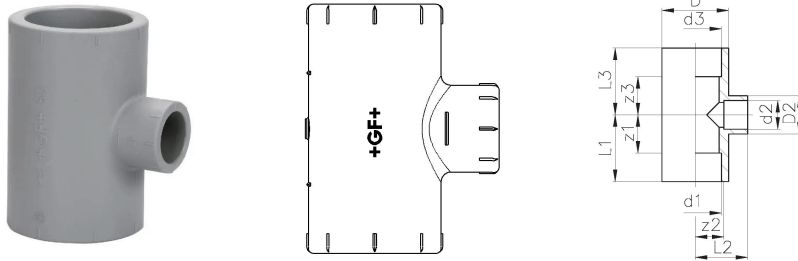

## GF Instaflex tee reduced 90° 25-20 25

1152203

- Made of Polybuten

### About GF Instaflex tee reduced 90°

### Dimensions

Item Unit Height	35
Item Unit Length	65
Item Unit Weight	0,025
Item Unit Width	50
Item_UOM	pce