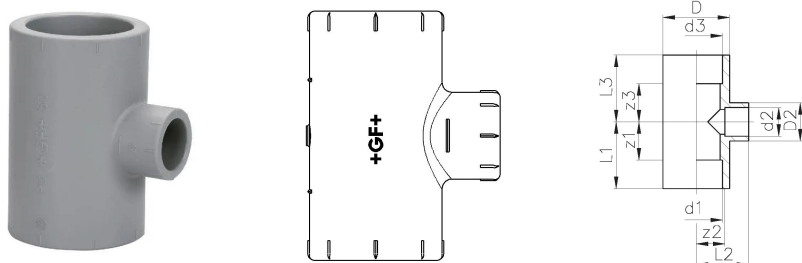

## GF Instaflex tee reduced 90° 32-20 32

1152207

- Made of Polybuten

### About GF Instaflex tee reduced 90°

### Dimensions

Item Unit Height	40
Item Unit Length	75
Item Unit Weight	0,284
Item Unit Width	60
Item_UOM	pce