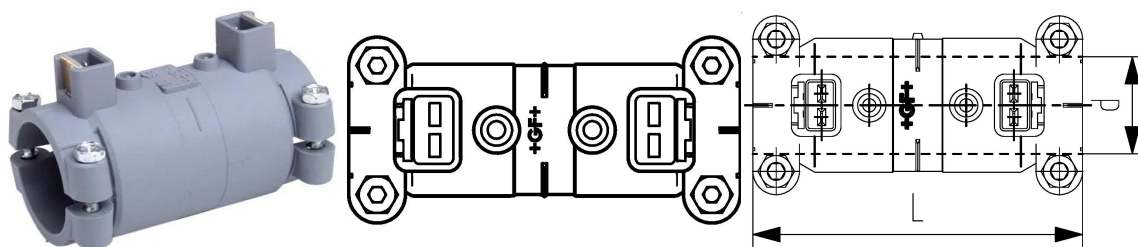

GF Instaflex coupler Electro Fusion d20

1152290

- Suitable as sliding coupling
- PN 16 at 20°C

About GF Instaflex coupler Electro Fusion

Specification

- The system is subject to constant inspection by internal and external bodies.
- These inspections range from quality assurance during production to ISO certification for environmental and process safety. The INSTAFLEX system meets all the essential requirements for building technology applications and is subject to constant monitoring by the licensing offices for drinking water, heating and compressed air installations on land and sea.

Certification

- WRAS material approval (BS6920)

GF Instaflex coupler Electro Fusion d20

1152290

Product code

Item no EAN	7611205820091
Item no GF	761069201
Item no GTIN	07611205820091
Item no LVI	2075371
Item no RSK	1874536