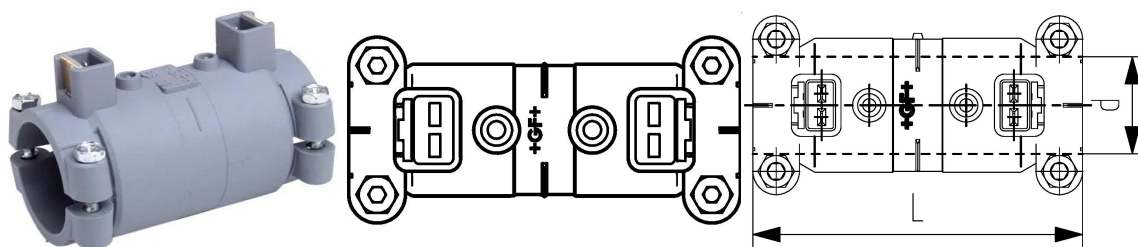

GF Instaflex coupler Electro Fusion d25

1152291

- Suitable as sliding coupling
- PN 16 at 20°C

About GF Instaflex coupler Electro Fusion

Specification

- The system is subject to constant inspection by internal and external bodies.
- These inspections range from quality assurance during production to ISO certification for environmental and process safety. The INSTAFLEX system meets all the essential requirements for building technology applications and is subject to constant monitoring by the licensing offices for drinking water, heating and compressed air installations on land and sea.

Certification

- WRAS material approval (BS6920)

GF Instaflex coupler Electro Fusion d25

1152291

Product code

Item no EAN	7611205823627
Item no GF	761069202
Item no GTIN	07611205823627
Item no LVI	2075372
Item no RSK	1874537