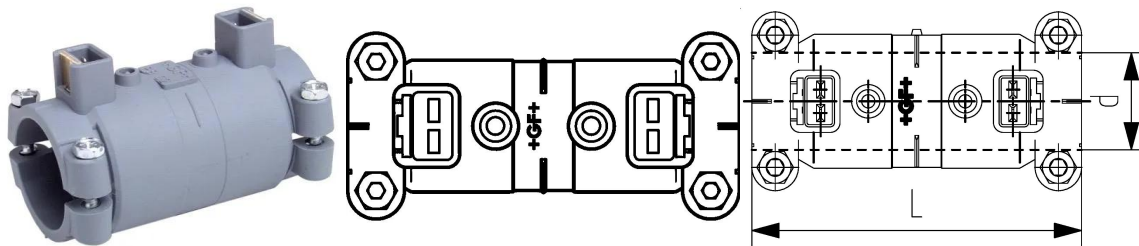

GF Instaflex coupler Electro Fusion d40

1152293

- Suitable as sliding coupling
- PN 16 at 20°C

About GF Instaflex coupler Electro Fusion

Specification

- The system is subject to constant inspection by internal and external bodies.
- These inspections range from quality assurance during production to ISO certification for environmental and process safety. The INSTAFLEX system meets all the essential requirements for building technology applications and is subject to constant monitoring by the licensing offices for drinking water, heating and compressed air installations on land and sea.

Certification

- WRAS material approval (BS6920)

GF Instaflex coupler Electro Fusion d40

1152293

Product code

Item no EAN	7611205820114
Item no GF	761069204
Item no GTIN	07611205820114
Item no LVI	2075274
Item no RSK	1874539