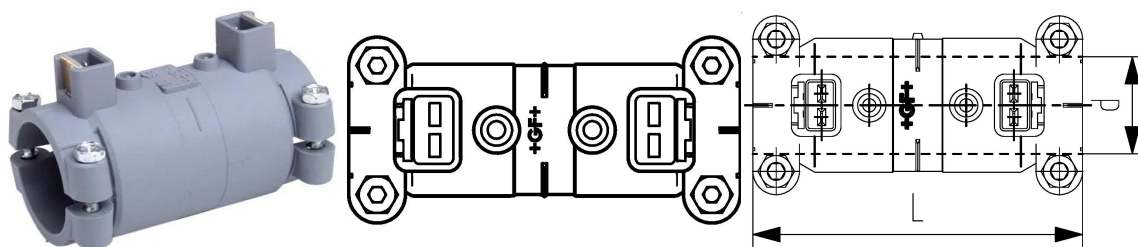

GF Instaflex coupler electrofusion d50

1152294

- Suitable as sliding coupling
- PN 16 at 20°C

About GF Instaflex coupler electrofusion

Specification

- The system is subject to constant inspection by internal and external bodies.
- These inspections range from quality assurance during production to ISO certification for environmental and process safety. The INSTAFLEX system meets all the essential requirements for building technology applications and is subject to constant monitoring by the licensing offices for drinking water, heating and compressed air installations on land and sea.

Certification

- WRAS material approval (BS6920)

GF Instaflex coupler electrofusion d50

1152294

Product code

Item no EAN	7611205823634
Item no GF	761069205
Item no GTIN	07611205823634
Item no LVI	2075275
Item no RSK	1874540

Dimensions

Item Unit Height	79
Item Unit Length	98
Item Unit Weight	0,121
Item Unit Width	74
Item_UOM	pce

Measurements

LENGTH_L	99
Z Measurement d	50

Packaging

Packaging GTIN PL1	06414900130950
Packaging GTIN PL2	06414900130967
Packaging GTIN PL4	06414900130974
Packaging Height PL1	79
Packaging Height PL2	315
Packaging Height PL4	930
Packaging Length PL1	98
Packaging Length PL2	408
Packaging Length PL4	1200
Packaging Quantity PL1	1
Packaging Quantity PL2	25
Packaging Quantity PL4	675