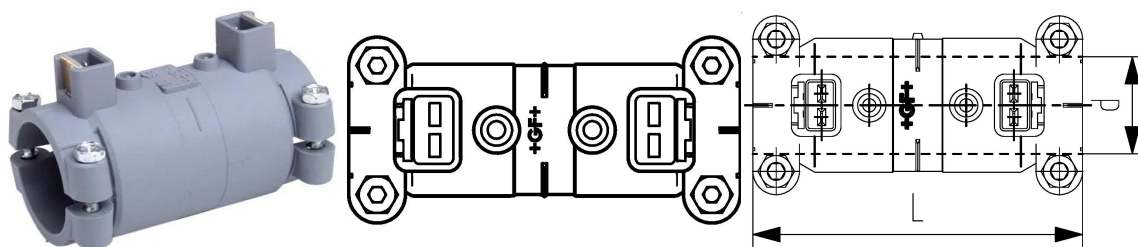

GF Instaflex coupler Electro Fusion d63

1152295

- Suitable as sliding coupling
- PN 16 at 20°C

About GF Instaflex coupler Electro Fusion

Specification

- The system is subject to constant inspection by internal and external bodies.
- These inspections range from quality assurance during production to ISO certification for environmental and process safety. The INSTAFLEX system meets all the essential requirements for building technology applications and is subject to constant monitoring by the licensing offices for drinking water, heating and compressed air installations on land and sea.

Certification

- WRAS material approval (BS6920)

GF Instaflex coupler Electro Fusion d63

1152295

Product code

Item no EAN	7611205820121
Item no GF	761069206
Item no GTIN	07611205820121
Item no LVI	2075276
Item no RSK	1874541