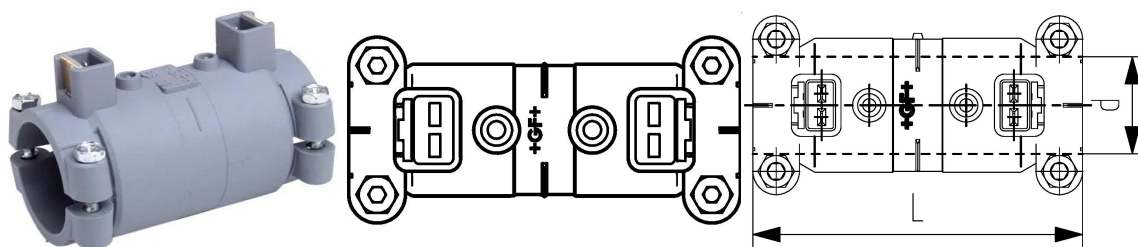

GF Instaflex coupler electrofusion d63

1152295

- Suitable as sliding coupling
- PN 16 at 20°C

About GF Instaflex coupler electrofusion

Specification

- The system is subject to constant inspection by internal and external bodies.
- These inspections range from quality assurance during production to ISO certification for environmental and process safety. The INSTAFLEX system meets all the essential requirements for building technology applications and is subject to constant monitoring by the licensing offices for drinking water, heating and compressed air installations on land and sea.

Certification

- WRAS material approval (BS6920)

GF Instaflex coupler electrofusion d63

1152295

Product code

Item no EAN	7611205820121
Item no GF	761069206
Item no GTIN	07611205820121
Item no LVI	2075276
Item no RSK	1874541

Dimensions

Item Unit Height	94
Item Unit Length	103
Item Unit Weight	0,184
Item Unit Width	89
Item_UOM	pce

Measurements

LENGTH_L	102
Z Measurement d	63

Packaging

Packaging GTIN PL1	06414900189903
Packaging GTIN PL2	06414900189910
Packaging GTIN PL4	06414900189927
Packaging Height PL1	94
Packaging Height PL2	280
Packaging Height PL4	930
Packaging Length PL1	103
Packaging Length PL2	400
Packaging Length PL4	1200
Packaging Quantity PL1	1
Packaging Quantity PL2	20
Packaging Quantity PL4	540