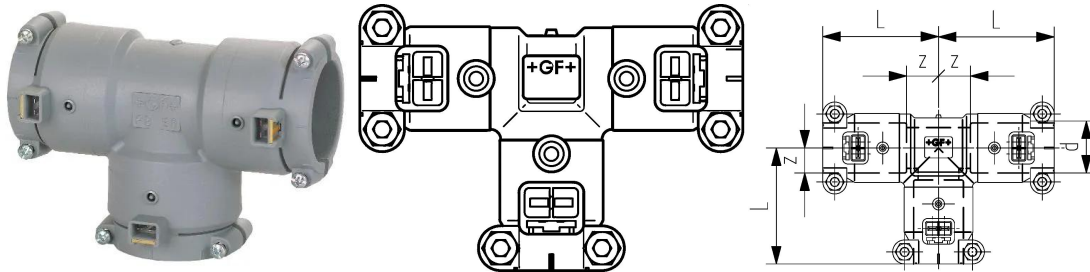

GF Instaflex tee equal 90° Electro Fusion d32

1152326

- PN 16 at 20°C

About GF Instaflex tee equal 90° Electro Fusion

Specification

- The system is subject to constant inspection by internal and external bodies.
- These inspections range from quality assurance during production to ISO certification
- for environmental and process safety. The INSTAFLEX system meets all the essential
- requirements for building technology applications and is subject to constant monitoring by the
- licensing offices for drinking water, heating and compressed air installations on land and sea.

Certification

- WRAS material approval (BS6920)

GF Instaflex tee equal 90° Electro Fusion d32

1152326

Product code

Item no EAN	7611205820534
Item no GF	761069240
Item no GTIN	07611205820534
Item no LVI	2075384
Item no RSK	1874673