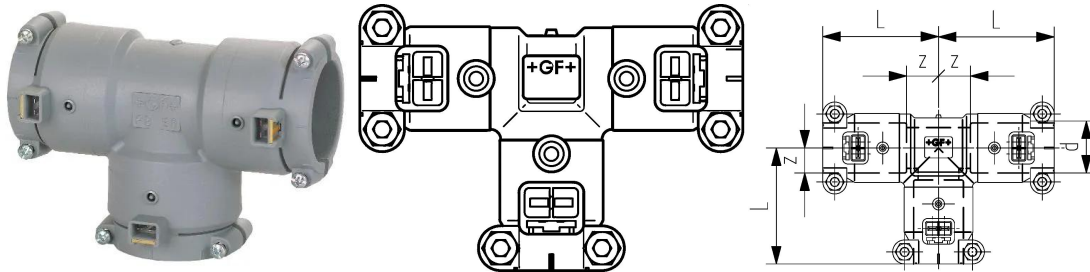

GF Instaflex tee equal 90° Electro Fusion d50

1152328

- PN 16 at 20°C

About GF Instaflex tee equal 90° Electro Fusion

Specification

- The system is subject to constant inspection by internal and external bodies.
- These inspections range from quality assurance during production to ISO certification
- for environmental and process safety. The INSTAFLEX system meets all the essential
- requirements for building technology applications and is subject to constant monitoring by the
- licensing offices for drinking water, heating and compressed air installations on land and sea.

Certification

- WRAS material approval (BS6920)

GF Instaflex tee equal 90° Electro Fusion d50

1152328

Product code

Item no EAN	7611205823757
Item no GF	761069242
Item no GTIN	07611205823757
Item no LVI	2075290
Item no RSK	1874675