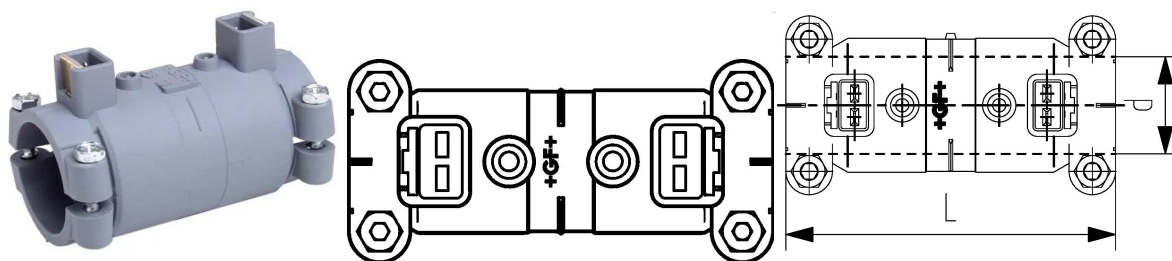

GF Instaflex coupler Electro Fusion d90

1152350

- Suitable as sliding coupling
- PN 16 at 20°C

About GF Instaflex coupler Electro Fusion

Specification

- The system is subject to constant inspection by internal and external bodies.
- These inspections range from quality assurance during production to ISO certification
- for environmental and process safety. The INSTAFLEX system meets all the essential
- requirements for building technology applications and is subject to constant monitoring by the
- licensing offices for drinking water, heating and compressed air installations on land and sea.

Certification

- WRAS material approval (BS6920)

GF Instaflex coupler Electro Fusion d90

1152350

Product code

Item no EAN	7611205823771
Item no GF	761069266
Item no GTIN	07611205823771
Item no LVI	2075300
Item no RSK	1874543