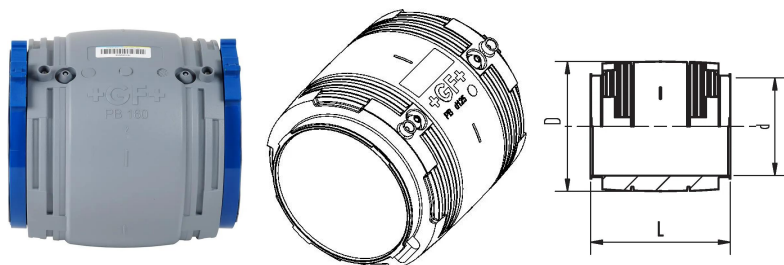

GF Instaflex coupler Electro Fusion d160

1152504

- PN 16 at 20°C

About GF Instaflex coupler Electro Fusion

Specification

- The system is subject to constant inspection by internal and external bodies.
- These inspections range from quality assurance during production to ISO certification
- for environmental and process safety. The INSTAFLEX system meets all the essential
- requirements for building technology applications and is subject to constant monitoring by the
- licensing offices for drinking water, heating and compressed air installations on land and sea.

Item no GF 761069556

Item no GTIN 07611205891923

Item no LVI 2075326

Dimensions

Item Unit Height 202

Item Unit Length 200

Item Unit Weight 1,397

Item Unit Width 202