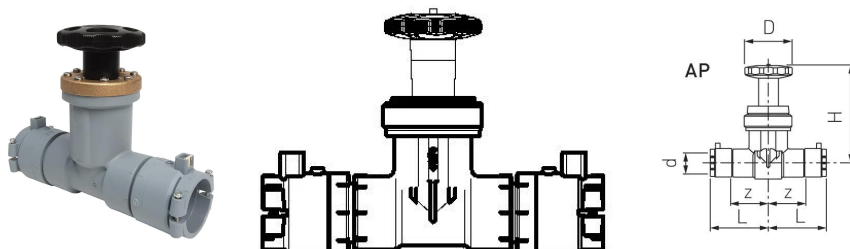

GF Instaflex valve BTV 2 Electro Fusion d40

1152548

- Material: PB, brass, gunmetal
- Connection: for electrofusion
- Brass: UBA listed
- Gasket: EPDM

About GF Instaflex valve BTV 2 Electro Fusion

Specification

Certification

- WRAS material approval (BS6920)

GF Instaflex valve BTV 2 Electro Fusion d40

1152548

Product code

Item no EAN	7611205901608
Item no GF	761069650
Item no GTIN	07611205901608

Dimensions

Item Unit Height	191
Item Unit Length	224
Item Unit Weight	1,237
Item Unit Width	91
Item_UOM	pce