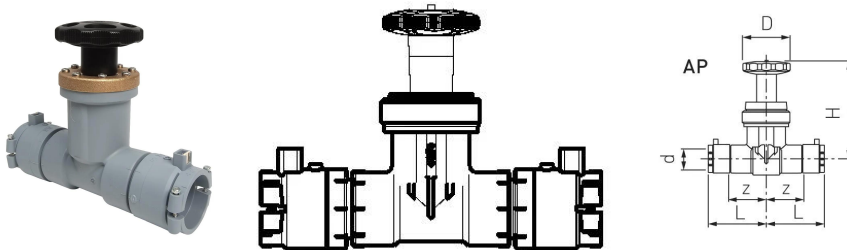

## GF Instaflex valve BTV 2 Electro Fusion d50

**1152549**

- Material: PB, brass, gunmetal
- Connection: for electrofusion
- Brass: UBA listed
- Gasket: EPDM

### About GF Instaflex valve BTV 2 Electro Fusion

### Dimensions

Item Unit Height	91
Item Unit Length	240
Item Unit Weight	1,369
Item Unit Width	198
Item_UOM	pce