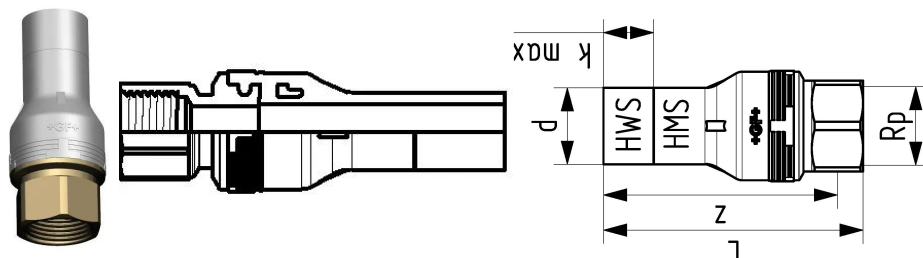

## GF Instaflex straight thread FT 25x1"FT

**1152576**

- Socket fusion transition to female thread
- Thread in DZR brass, UBA listed
- Gasket: EPDM
- Material: PB, Brass

### About GF Instaflex straight thread FT

### Measurements

Female thread Rp	1
LENGTH_L	108
Z Measurement d	25
Z	91