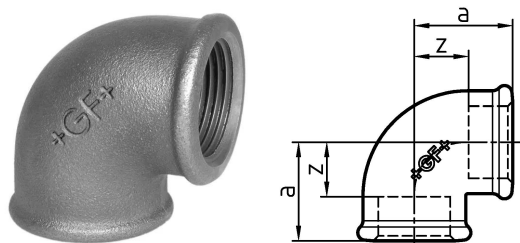

## GF Malleable Fittings elbow 90 90deg 3 B

**1152956**

- Elbow 90°, equal, ISO/EN A1
- Female / female

### About GF Malleable Fittings elbow 90 90deg

#### Specification

- Unique Whiteheart ductile Cast Iron to EN-GJMW-400-5 to BS EN 1562, design symbol A
- Thread type BSP - R or Rp to BS EN 10226-1 / ISO 7-1
- Union or flat-nut thread types to BS EN 228-1
- Manufactured to BS EN 10242 (ISO 49)
- Cast Iron is fire class A1 to BS EN 13501-1 (CWFT) acc. to Commission Decision 96/603/EC (as amended)
- Natural Black or Galvanized (99.995 zinc)
- Coated with medical-grade oil for corrosion protection
- Suitable for systems covered by the Pressure Equipment Safety Regulation:2016
- Max. pressure 25 bar up to 120 degrees, between 120-300 degrees use interpolated values, Max. 20bar at 300 degrees
- Sizes from ¼" to 4"

### Dimensions

Item Unit Height	107
Item Unit Length	132
Item Unit Weight	1,794
Item Unit Width	132
Item_UOM	pce