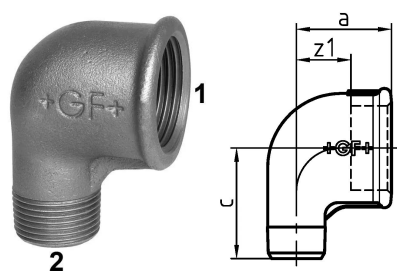

GF Malleable Fittings elbow red 92 90° 1 1/4 - 3/4 G

1153057

- Elbow 90°, female thread reduced, ISO/EN A4
- Male / female

About GF Malleable Fittings elbow red 92 90°

Specification

- Unique Whiteheart ductile Cast Iron to EN-GJMW-400-5 to BS EN 1562, design symbol A
- Thread type BSP - R or Rp to BS EN 10226-1 / ISO 7-1
- Union or flat-nut thread types to BS EN 228-1
- Manufactured to BS EN 10242 (ISO 49)
- Cast Iron is fire class A1 to BS EN 13501-1 (CWFT) acc. to Commission Decision 96/603/EC (as amended)
- Natural Black or Galvanized (99.995 zinc)
- Coated with medical-grade oil for corrosion protection
- Suitable for systems covered by the Pressure Equipment Safety Regulation:2016
- Max. pressure 25 bar up to 120 degrees, between 120-300 degrees use interpolated values, Max. 20bar at 300 degrees
- Sizes from 1/4" to 4"

Application

- Heating - LTHW, MTHW and HTHW
- Steam
- Chilled water and cooling applications
- Compressed air
- Fuel gases
- Fuel oils
- Fire defence / sprinklers

GF Malleable Fittings elbow red 92 90° 1 1/4 - 3/4 G

1153057

Status

Item Available From date

2025-09-05

Product code

Item no EAN	7611205408343
Item no GF	770092219
Item no GTIN	07611205408343
Item no RSK	1306066
Item no VVS	004092450

Dimensions

Item Unit Height	55
Item Unit Length	58
Item Unit Weight	0,308
Item Unit Width	79
Item_UOM	pce

Packaging Weight PL4	685,28
Packaging Width PL1	190
Packaging Width PL4	800

Measurements

z1	17
----	----

Technical documents

Download documents here 

Uponor UK

Blackmor Lane The Pavilion
WD18 8GA, Watford
UK