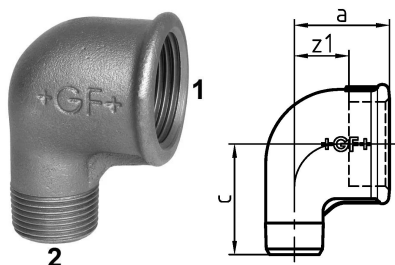

GF Malleable Fittings elbow red 92 90° 1 1/4 - 3/4 G

1153057

- Elbow 90°, female thread reduced, ISO/EN A4
- Male / female

About GF Malleable Fittings elbow red 92 90°

Specification

- Unique Whiteheart ductile Cast Iron to EN-GJMW-400-5 to BS EN 1562, design symbol A
- Thread type BSP - R or Rp to BS EN 10226-1 / ISO 7-1
- Union or flat-nut thread types to BS EN 228-1
- Manufactured to BS EN 10242 (ISO 49)
- Cast Iron is fire class A1 to BS EN 13501-1 (CWFT) acc. to Commission Decision 96/603/EC (as amended)
- Natural Black or Galvanized (99.995 zinc)
- Coated with medical-grade oil for corrosion protection
- Suitable for systems covered by the Pressure Equipment Safety Regulation:2016
- Max. pressure 25 bar up to 120 degrees, between 120-300 degrees use interpolated values, Max. 20bar at 300 degrees
- Sizes from 1/4" to 4"

Application

- Heating - LTHW, MTHW and HTHW
- Steam
- Chilled water and cooling applications
- Compressed air
- Fuel gases
- Fuel oils
- Fire defence / sprinklers

GF Malleable Fittings elbow red 92 90° 1 1/4 - 3/4 G

1153057

Status

Item Available From date

2025-09-05

Product code

Item no EAN	7611205408343
Item no GF	770092219
Item no GTIN	07611205408343
Item no RSK	1306066
Item no VVS	004092450

Dimensions

Item Unit Height	55
Item Unit Length	58
Item Unit Weight	0,308
Item Unit Width	79
Item_UOM	pce

Packaging Weight PL4	685,28
Packaging Width PL1	190
Packaging Width PL4	800

Measurements

z1	17
----	----

Technical documents

Download documents here 

Uponor UK

Blackmor Lane The Pavilion
WD18 8GA, Watford
UK