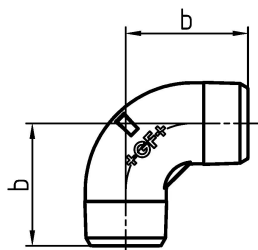

## GF Malleable Fittings elbow 94 90° 2 G

**1153087**

- Elbow 90°
- Male / male

### About GF Malleable Fittings elbow 94 90°

#### Specification

- Unique Whiteheart ductile Cast Iron to EN-GJMW-400-5 to BS EN 1562, design symbol A
- Thread type BSP - R or Rp to BS EN 10226-1 / ISO 7-1
- Union or flat-nut thread types to BS EN 228-1
- Manufactured to BS EN 10242 (ISO 49)
- Cast Iron is fire class A1 to BS EN 13501-1 (CWFT) acc. to Commission Decision 96/603/EC (as amended)
- Natural Black or Galvanized (99.995 zinc)
- Coated with medical-grade oil for corrosion protection
- Suitable for systems covered by the Pressure Equipment Safety Regulation:2016
- Max. pressure 25 bar up to 120 degrees, between 120-300 degrees use interpolated values, Max. 20bar at 300 degrees
- Sizes from ¼" to 4"

### Dimensions

Item Unit Height	60
Item Unit Length	98
Item Unit Weight	0,703
Item Unit Width	98
Item_UOM	pce