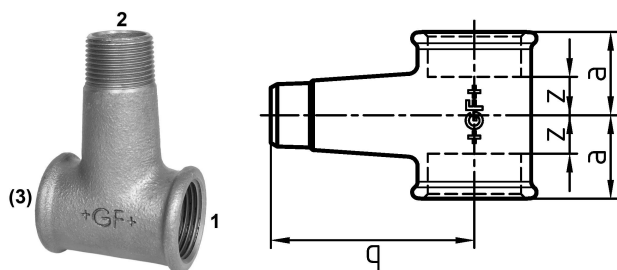

GF Malleable Fittings distribution tee 137 1 1/4 - 1 G

1153605

- Distribution Tee reducing on branch
- Female / male / female

About GF Malleable Fittings distribution tee 137

Specification

- Unique Whiteheart ductile Cast Iron to EN-GJMW-400-5 to BS EN 1562, design symbol A
- Thread type BSP - R or Rp to BS EN 10226-1 / ISO 7-1
- Union or flat-nut thread types to BS EN 228-1
- Manufactured to BS EN 10242 (ISO 49)
- Cast Iron is fire class A1 to BS EN 13501-1 (CWFT) acc. to Commission Decision 96/603/EC (as amended)
- Natural Black or Galvanized (99.995 zinc)
- Coated with medical-grade oil for corrosion protection
- Suitable for systems covered by the Pressure Equipment Safety Regulation:2016
- Max. pressure 25 bar up to 120 degrees, between 120-300 degrees use interpolated values, Max. 20bar at 300 degrees
- Sizes from 1/4" to 4"

Application

- Heating - LTHW, MTHW and HTHW
- Steam
- Chilled water and cooling applications
- Compressed air
- Fuel gases
- Fuel oils
- Fire defence / sprinklers

GF Malleable Fittings distribution tee 137 1 1/4 - 1 G

1153605

Status

Item Available From date

2025-09-05

Product code

Item no EAN	7611205493257
Item no GF	770137217
Item no GTIN	07611205493257
Item no RSK	1280186
Item no VVS	004137451

Dimensions

Item Unit Height	54
Item Unit Length	70
Item Unit Weight	0,435
Item Unit Width	101
Item_UOM	pce

Packaging Weight PL4	489,8
Packaging Width PL1	190
Packaging Width PL4	800

Measurements

Z	16
---	----

Technical documents

Download documents here 

Uponor UK

Blackmor Lane The Pavilion
WD18 8GA, Watford
UK

T +44 (0)1923 927000
E enquiries.uk@uponor.com