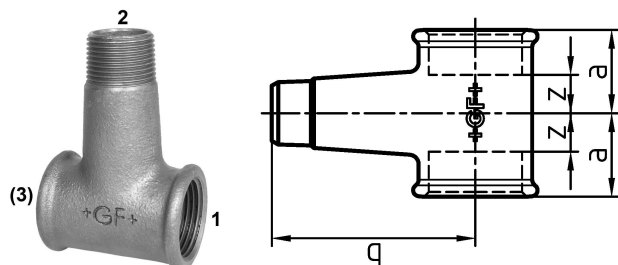

GF Malleable Fittings distribution tee 137 1 1/4 - 1 G

1153605

- Distribution Tee reducing on branch
- Female / male / female

About GF Malleable Fittings distribution tee 137

Specification

- Unique Whiteheart ductile Cast Iron to EN-GJMW-400-5 to BS EN 1562, design symbol A
- Thread type BSP - R or Rp to BS EN 10226-1 / ISO 7-1
- Union or flat-nut thread types to BS EN 228-1
- Manufactured to BS EN 10242 (ISO 49)
- Cast Iron is fire class A1 to BS EN 13501-1 (CWFT) acc. to Commission Decision 96/603/EC (as amended)
- Natural Black or Galvanized (99.995 zinc)
- Coated with medical-grade oil for corrosion protection
- Suitable for systems covered by the Pressure Equipment Safety Regulation:2016
- Max. pressure 25 bar up to 120 degrees, between 120-300 degrees use interpolated values, Max. 20bar at 300 degrees
- Sizes from 1/4" to 4"

Application

- Heating - LTHW, MTHW and HTHW
- Steam
- Chilled water and cooling applications
- Compressed air
- Fuel gases
- Fuel oils
- Fire defence / sprinklers

GF Malleable Fittings distribution tee 137 1 1/4 - 1 G

1153605

Status

Item Available From date

2025-09-05

Product code

Item no EAN	7611205493257
Item no GF	770137217
Item no GTIN	07611205493257
Item no RSK	1280186
Item no VVS	004137451

Dimensions

Item Unit Height	54
Item Unit Length	70
Item Unit Weight	0,435
Item Unit Width	101
Item_UOM	pce

Packaging Weight PL4	489,8
Packaging Width PL1	190
Packaging Width PL4	800

Measurements

Z	16
---	----

Technical documents

Download documents here 

Uponor UK

Blackmor Lane The Pavilion
WD18 8GA, Watford
UK

T +44 (0)1923 927000
E enquiries.uk@uponor.com