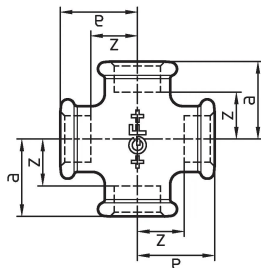

## GF Malleable Fittings cross equal 180 2 1/2 B

**1153628**

- Cross, equal, ISO/EN C1
- Feamle/ female/ female/ female

### About GF Malleable Fittings cross equal 180

#### Specification

- Unique Whiteheart ductile Cast Iron to EN-GJMW-400-5 to BS EN 1562, design symbol A
- Thread type BSP - R or Rp to BS EN 10226-1 / ISO 7-1
- Union or flat-nut thread types to BS EN 228-1
- Manufactured to BS EN 10242 (ISO 49)
- Cast Iron is fire class A1 to BS EN 13501-1 (CWFT) acc. to Commission Decision 96/603/EC (as amended)
- Natural Black or Galvanized (99.995 zinc)
- Coated with medical-grade oil for corrosion protection
- Suitable for systems covered by the Pressure Equipment Safety Regulation:2016
- Max. pressure 25 bar up to 120 degrees, between 120-300 degrees use interpolated values, Max. 20bar at 300 degrees
- Sizes from 1/4" to 4"

### Dimensions

Item Unit Height	92
Item Unit Length	138
Item Unit Weight	2,06
Item Unit Width	138
Item_UOM	pce