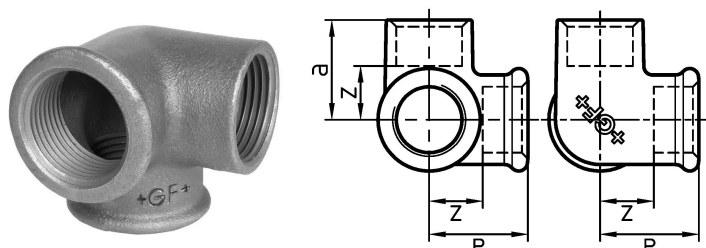

GF Malleable Fittings side outlet elbow 221 1/2 G

1153670

- Side outlet elbow, ISO/EN Za1
- Corner elbow
- Female/ female/ feamle

About GF Malleable Fittings side outlet elbow 221

Specification

- Unique Whiteheart ductile Cast Iron to EN-GJMW-400-5 to BS EN 1562, design symbol A
- Thread type BSP - R or Rp to BS EN 10226-1 / ISO 7-1
- Union or flat-nut thread types to BS EN 228-1
- Manufactured to BS EN 10242 (ISO 49)
- Cast Iron is fire class A1 to BS EN 13501-1 (CWFT) acc. to Commission Decision 96/603/EC (as amended)
- Natural Black or Galvanized (99.995 zinc)
- Coated with medical-grade oil for corrosion protection
- Suitable for systems covered by the Pressure Equipment Safety Regulation:2016
- Max. pressure 25 bar up to 120 degrees, between 120-300 degrees use interpolated values, Max. 20bar at 300 degrees
- Sizes from 1/4" to 4"

Application

- Heating - LTHW, MTHW and HTHW
- Steam
- Chilled water and cooling applications
- Compressed air
- Fuel gases
- Fuel oils
- Fire defence / sprinklers

GF Malleable Fittings side outlet elbow 221 1/2 G

1153670

Status

Item Available From date

2025-09-05

Product code

Item no EAN	7611205423513
Item no GF	770221204
Item no GTIN	07611205423513
Item no RSK	1280238
Item no VVS	004221404

Dimensions

Item Unit Height	44
Item Unit Length	44
Item Unit Weight	0,1575
Item Unit Width	44
Item_UOM	pce