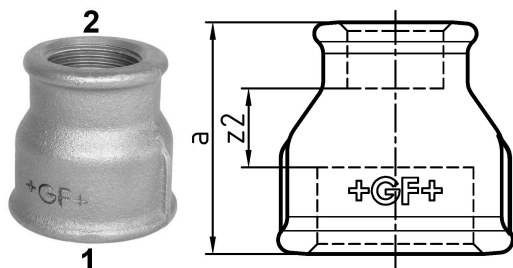

GF Malleable Fittings 240 - socket, reduced, black 1 1/4 - 3/8

1153693

- Socket, reducing, ISO/EN M2

About GF Malleable Fittings 240 - socket, reduced, black

Specification

- Unique Whiteheart ductile Cast Iron to EN-GJMW-400-5 to BS EN 1562, design symbol A
- Thread type BSP - R or Rp to BS EN 10226-1 / ISO 7-1
- Union or flat-nut thread types to BS EN 228-1
- Manufactured to BS EN 10242 (ISO 49)
- Cast Iron is fire class A1 to BS EN 13501-1 (CWFT) acc. to Commission Decision 96/603/EC (as amended)
- Natural Black or Galvanized (99.995 zinc)
- Coated with medical-grade oil for corrosion protection
- Suitable for systems covered by the Pressure Equipment Safety Regulation:2016
- Max. pressure 25 bar up to 120 degrees, between 120-300 degrees use interpolated values, Max. 20bar at 300 degrees
- Sizes from 1/4" to 4"

Application

- Heating - LTHW, MTHW and HTHW
- Steam
- Chilled water and cooling applications
- Compressed air
- Fuel gases
- Fuel oils
- Fire defence / sprinklers

GF Malleable Fittings 240 - socket, reduced, black 1 1/4 - 3/8

1153693

Status

Item Available From date

2025-09-05

Product code

Item no EAN	7611205324483
Item no GF	770240126
Item no GTIN	07611205324483
Item no RSK	1363656
Item no VVS	004240148

Dimensions

Item Unit Height	55
Item Unit Length	55
Item Unit Weight	0,19
Item Unit Width	50
Item_UOM	pce

Packaging Weight PL4	293,6
Packaging Width PL1	190
Packaging Width PL4	800

Measurements

Z Measurement a	50
Z Measurement a	50
Z2	21

Technical documents

[Download documents here](#) 

Uponor UK

Blackmor Lane The Pavillion
WD18 8GA, Watford
UK