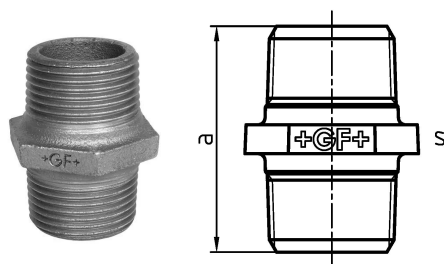

GF Malleable Fittings hexagonal nipple 280 4 B

1154065

- Hexagon nipple, ISO/EN N8
- 'ST' these types of fittings are made from steel (galvanised finish = electroplated)
- Not suitable for drinking water installations.

About GF Malleable Fittings hexagonal nipple 280

Specification

- Unique Whiteheart ductile Cast Iron to EN-GJMW-400-5 to BS EN 1562, design symbol A
- Thread type BSP - R or Rp to BS EN 10226-1 / ISO 7-1
- Union or flat-nut thread types to BS EN 228-1
- Manufactured to BS EN 10242 (ISO 49)
- Cast Iron is fire class A1 to BS EN 13501-1 (CWFT) acc. to Commission Decision 96/603/EC (as amended)
- Natural Black or Galvanized (99.995 zinc)
- Coated with medical-grade oil for corrosion protection
- Suitable for systems covered by the Pressure Equipment Safety Regulation:2016
- Max. pressure 25 bar up to 120 degrees, between 120-300 degrees use interpolated values, Max. 20bar at 300 degrees
- Sizes from ¼" to 4"

Application

- Heating - LTHW, MTHW and HTHW
- Steam
- Chilled water and cooling applications
- Compressed air
- Fuel gases
- Fuel oils
- Fire defence / sprinklers

GF Malleable Fittings hexagonal nipple 280 4 B

1154065

Product code

Item no EAN	7611205329228
Item no GF	770280112
Item no GTIN	07611205329228
Item no RSK	1316328
Item no VVS	004280116

Dimensions

Item Unit Height	131
Item Unit Length	152
Item Unit Weight	1,87
Item Unit Width	95
Item_UOM	pce