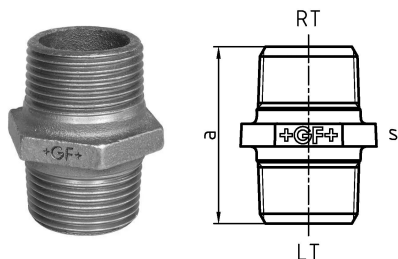

GF Malleable Fittings hexagonal nipple 281 1 1/2 B

1154091

- Hexagon nipple, right and left hand thread, ISO/EN NB R-L
- 'RT' right hand thread, 'LT' left hand thread

About GF Malleable Fittings hexagonal nipple 281

Specification

- Unique Whiteheart ductile Cast Iron to EN-GJMW-400-5 to BS EN 1562, design symbol A
- Thread type BSP - R or Rp to BS EN 10226-1 / ISO 7-1
- Union or flat-nut thread types to BS EN 228-1
- Manufactured to BS EN 10242 (ISO 49)
- Cast Iron is fire class A1 to BS EN 13501-1 (CWFT) acc. to Commission Decision 96/603/EC (as amended)
- Natural Black or Galvanized (99.995 zinc)
- Coated with medical-grade oil for corrosion protection
- Suitable for systems covered by the Pressure Equipment Safety Regulation:2016
- Max. pressure 25 bar up to 120 degrees, between 120-300 degrees use interpolated values, Max. 20bar at 300 degrees
- Sizes from 1/4" to 4"

Application

- Heating - LTHW, MTHW and HTHW
- Steam
- Chilled water and cooling applications
- Compressed air
- Fuel gases
- Fuel oils
- Fire defence / sprinklers

GF Malleable Fittings hexagonal nipple 281 1 1/2 B

1154091

Status

Item Available From date

2025-09-05

Product code

Item no EAN	7611205329334
Item no GF	770281108
Item no GTIN	07611205329334
Item no RSK	1316339
Item no VVS	004281111

Dimensions

Item Unit Height	55
Item Unit Length	63
Item Unit Weight	0,3188
Item Unit Width	59
Item_UOM	pce