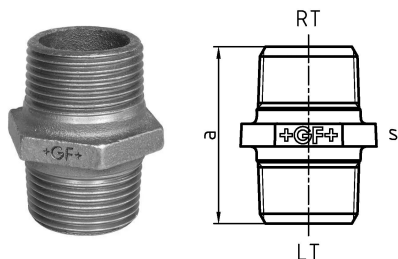

GF Malleable Fittings hexagonal nipple 281 1 1/2 G

1154098

- Hexagon nipple, right and left hand thread, ISO/EN NB R-L
- 'RT' right hand thread, 'LT' left hand thread

About GF Malleable Fittings hexagonal nipple 281

Specification

- Unique Whiteheart ductile Cast Iron to EN-GJMW-400-5 to BS EN 1562, design symbol A
- Thread type BSP - R or Rp to BS EN 10226-1 / ISO 7-1
- Union or flat-nut thread types to BS EN 228-1
- Manufactured to BS EN 10242 (ISO 49)
- Cast Iron is fire class A1 to BS EN 13501-1 (CWFT) acc. to Commission Decision 96/603/EC (as amended)
- Natural Black or Galvanized (99.995 zinc)
- Coated with medical-grade oil for corrosion protection
- Suitable for systems covered by the Pressure Equipment Safety Regulation:2016
- Max. pressure 25 bar up to 120 degrees, between 120-300 degrees use interpolated values, Max. 20bar at 300 degrees
- Sizes from 1/4" to 4"

Application

- Heating - LTHW, MTHW and HTHW
- Steam
- Chilled water and cooling applications
- Compressed air
- Fuel gases
- Fuel oils
- Fire defence / sprinklers

GF Malleable Fittings hexagonal nipple 281 1 1/2 G

1154098

Status

Item Available From date

2025-09-05

Product code

Item no EAN	7611205429331
Item no GF	770281208
Item no GTIN	07611205429331
Item no RSK	1316340
Item no VVS	004281411

Dimensions

Item Unit Height	55
Item Unit Length	63
Item Unit Weight	0,3288
Item Unit Width	59
Item_UOM	pce