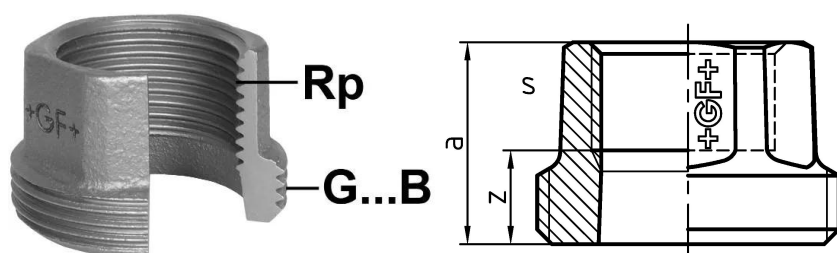

Specification

- Unique Whiteheart ductile Cast Iron to EN-GJMW-400-5 to BS EN 1562, design symbol A
- Thread type BSP - R or Rp to BS EN 10226-1 / ISO 7-1
- Union or flat-nut thread types to BS EN 228-1
- Manufactured to BS EN 10242 (ISO 49)
- Cast Iron is fire class A1 to BS EN 13501-1 (CWFT) acc. to Commission Decision 96/603/EC (as amended)
- Natural Black or Galvanized (99.995 zinc)
- Coated with medical-grade oil for corrosion protection
- Suitable for systems covered by the Pressure Equipment Safety Regulation:2016
- Max. pressure 25 bar up to 120 degrees, between 120-300 degrees use interpolated values, Max. 20bar at 300 degrees
- Sizes from 1/4" to 4"

Application

- Heating - LTHW, MTHW and HTHW
- Steam
- Chilled water and cooling applications
- Compressed air
- Fuel gases
- Fuel oils
- Fire defence / sprinklers

GF Malleable Fittings 370 - union bush flat seat, black 3/4

1154509

Measurements

Cylindric_thread_G	1 1/4
Female thread Rp	3/4
Wall thickness_s	32
Z Measurement a	28
Z Measurement a	28
Z MEASUREMENT S	32
Z	13

Status

Item Available From date	2025-09-05
--------------------------	------------

Product code

Item no EAN	7611205342654
Item no GF	770370105
Item no GTIN	07611205342654
Item no RSK	1260963
Item no VVS	004370106

Dimensions

Item Unit Height	42
Item Unit Length	42
Item Unit Weight	0,0962
Item Unit Width	28
Item_UOM	pce