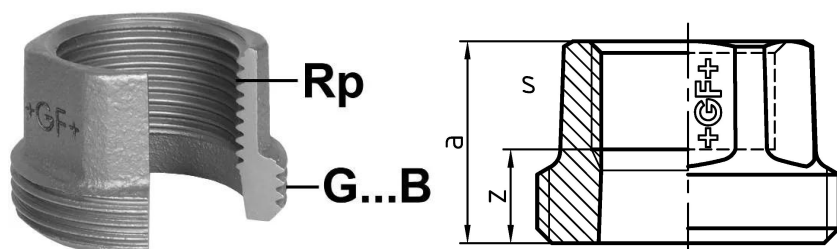

GF Malleable Fittings 370 - union bush flat seat, black 3/4

1154509

- Union bush flat seat

- * Is usually not supplied as a separate piece.

- ** Version

About GF Malleable Fittings 370 - union bush flat seat, black

Specification

- Unique Whiteheart ductile Cast Iron to EN-GJMW-400-5 to BS EN 1562, design symbol A
- Thread type BSP - R or Rp to BS EN 10226-1 / ISO 7-1
- Union or flat-nut thread types to BS EN 228-1
- Manufactured to BS EN 10242 (ISO 49)
- Cast Iron is fire class A1 to BS EN 13501-1 (CWFT) acc. to Commission Decision 96/603/EC (as amended)
- Natural Black or Galvanized (99.995 zinc)
- Coated with medical-grade oil for corrosion protection
- Suitable for systems covered by the Pressure Equipment Safety Regulation:2016
- Max. pressure 25 bar up to 120 degrees, between 120-300 degrees use interpolated values, Max. 20bar at 300 degrees
- Sizes from 1/4" to 4"

Application

- Heating - LTHW, MTHW and HTHW
- Steam
- Chilled water and cooling applications
- Compressed air
- Fuel gases
- Fuel oils
- Fire defence / sprinklers

GF Malleable Fittings 370 - union bush flat seat, black 3/4

1154509

Measurements

Cylindric_thread_G	1 1/4
Female thread Rp	3/4
Wall thickness_s	32
Z Measurement a	28
Z Measurement a	28
Z MEASUREMENT S	32
Z	13

Status

Item Available From date	2025-09-05
--------------------------	------------