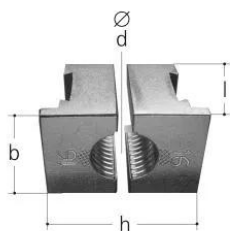

GF JRG Sanipex MT clamping jaws dovetail 26

1157990

Description: for JRG Sanipex, JRG Sanipex MT Pipes

- Material: steel
- Suitable for: expanding pliers

About GF JRG Sanipex MT clamping jaws dovetail

Specification

- Wide product range
- Gunmetal body

Application

Potable water installations

Certification

UK Reg4 approval

- WRAS or
- KIWA

To meet the requirements of the Water Supply (Water Fittings) Regulations 1999

GF JRG Sanipex MT clamping jaws dovetail 26

1157990

Product code

Item no EAN	7613263030979
Item no GF	351600489
Item no GTIN	07613263030979
Item no LVI	1720883
Item no RSK	1880394

Dimensions

Item Unit Height	20
Item Unit Length	70
Item Unit Weight	0,16
Item Unit Width	40
Item_UOM	pce