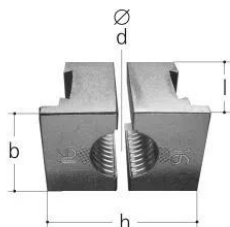

GF JRG Sanipex MT clamping jaws dovetail 26

1157990

Description: for JRG Sanipex, JRG Sanipex MT Pipes

- Material: steel
- Suitable for: expanding pliers

About GF JRG Sanipex MT clamping jaws dovetail

Specification

- Wide product range
- Gunmetal body

Application

Potable water installations

Certification

UK Reg4 approval

- WRAS or
- KIWA

To meet the requirements of the Water Supply (Water Fittings) Regulations 1999

GF JRG Sanipex MT clamping jaws dovetail 26

1157990

Product code

Item no EAN	7613263030979
Item no GF	351600489
Item no GTIN	07613263030979
Item no LVI	1720883
Item no RSK	1880394

Dimensions

Item Unit Height	20
Item Unit Length	70
Item Unit Weight	0,16
Item Unit Width	40
Item_UOM	pce