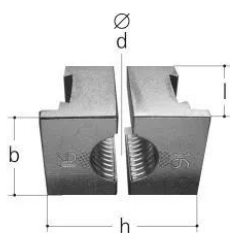

GF JRG Sanipex MT clamping jaws dovetail 16

1157991

Description: for JRG Sanipex, JRG Sanipex MT Pipes

- Material: steel
- Suitable for: expanding pliers

About GF JRG Sanipex MT clamping jaws dovetail

Specification

- Wide product range
- Gunmetal body

Application

Potable water installations

Certification

UK Reg4 approval

- WRAS or
- KIWA

To meet the requirements of the Water Supply (Water Fittings) Regulations 1999

GF JRG Sanipex MT clamping jaws dovetail 16

1157991

Product code

Item no EAN	7613263030962
Item no GF	351600494
Item no GTIN	07613263030962
Item no LVI	1720884
Item no RSK	1874290

Dimensions

Item Unit Height	65
Item Unit Length	30
Item Unit Weight	0,195
Item Unit Width	35
Item_UOM	pce