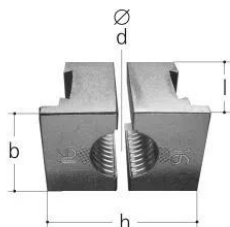

GF JRG Sanipex MT clamping jaws dovetail 16

1157991

Description: for JRG Sanipex, JRG Sanipex MT Pipes

- Material: steel
- Suitable for: expanding pliers

About GF JRG Sanipex MT clamping jaws dovetail

Specification

- Wide product range
- Gunmetal body

Application

Potable water installations

Certification

UK Reg4 approval

- WRAS or
- KIWA

To meet the requirements of the Water Supply (Water Fittings) Regulations 1999

GF JRG Sanipex MT clamping jaws dovetail 16

1157991

Product code

Item no EAN	7613263030962
Item no GF	351600494
Item no GTIN	07613263030962
Item no LVI	1720884
Item no RSK	1874290

Dimensions

Item Unit Height	65
Item Unit Length	30
Item Unit Weight	0,195
Item Unit Width	35
Item_UOM	pce