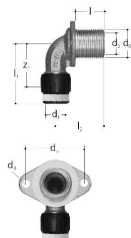

## GF JRG Sanipex MT wall penetration single FT 16 65mm

**1158118**

- Description: JRG Sanipex MT pipes
- Material: gunmetal, plastic
- Connection: female thread, male thread, cone grip unions

### Measurements

Inner_diameter_di	16
Length (l1)	51
Length (l3)	82
z1	32